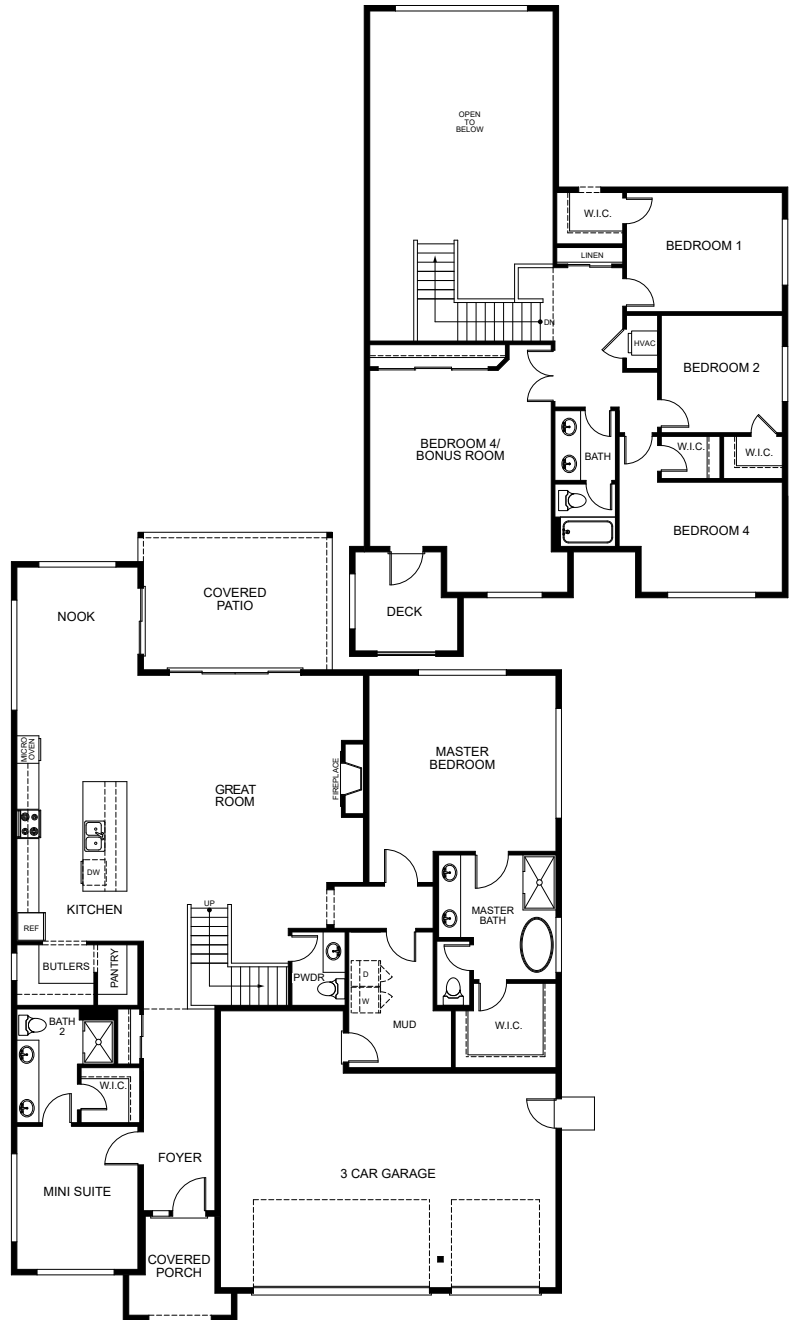

THE MASON

HOUSE SIZE
3,372 SF

BEDROOMS
5

BATHROOMS
3.5

GARAGES
3

STORIES
2

FLOORPLAN FEATURES

- First Floor Master Suite
- First Floor Guest Suite and Full Bath
- Butler and Walk-in Pantries
- Great Room Fireplace
- Expansive Patio for Outdoor Living
- Upstairs Bonus Room with Terrace

Check with Sales Agent for specific details on this home. Rendering is for conceptual purposes, actual home exterior and interior finishes vary. Above photos are of model with similar floorplan.